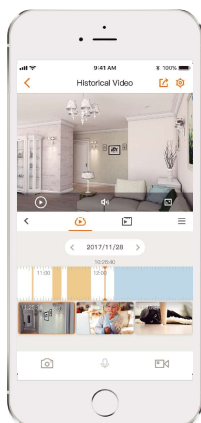

imou

Bullet Pro

3MP H.265 Bullet Wi-Fi Camera

Bullet Pro delivers 3MP live monitoring with a choice of 3.6mm lens option, it supports the latest H.265 compression which can save up to 50% bandwidth and storage. Human Detection allows you to monitor what matters without receiving annoying false alerts. With IP67 certified, the camera can be used outdoors under different weather conditions.

-  **3MP 2K Full HD Video**
See more than 1080P
-  **Human Detection**
Quickly find human targets in you home
-  **Built-in Microphone**
High quality microphone picks up sounds clearly while monitoring
-  **H.265 Codec**
Save more high-quality video in less space
-  **IP67**
Weatherproof from dust and water
-  **Alarm Notification**
Sends instant motion-activated alerts to your mobile phone
-  **Diversified Storage**
Supports NVR, Cloud Storage or Micro SD card (up to 256GB)
-  **24/7 Protection**
Infrared night vision for clear-as-day clarity even in pitch dark
-  **Wi-Fi Connection**
IEEE802.11b/g/n(2.4GHz)

Camera

1/2.7" 3 Megapixel Progressive CMOS
3MP(2304*1296)
Night Vision: 30m(98ft) Distance
3.6mm Fixed Lens
Field of View: 90° (H), 45° (V), 107° (D)

Video & Audio

Video Compression : H.265/H.264
Up to 25/30 fps Frame Rate
8x Digital Zoom
Built-in Mic